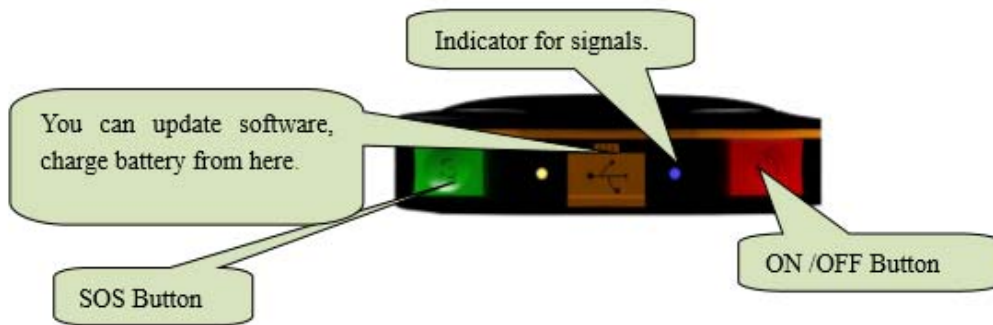

### **Main Feature:**

1. Online web platform, the historical and current location can be checked.
2. E-fence function.
3. Hijack alarm,9 SOS numbers can be preset.
4. Remote voice monitoring.
5. Low battery alarm.
6. Inlayed 3D accelerator, moving and static state, energy smart.
7. Change the time interval of uploading automatically according to the speed.
8. Admin checks the altitude and longitude and location information by texting.
9. A-GPS solutions, shorter locating time, higher precision.
10. Long Duration battery up to 48 hours fully working ( test under updating per 30 seconds).
11. Sleep model ,800MAH battery, can work 3 days .